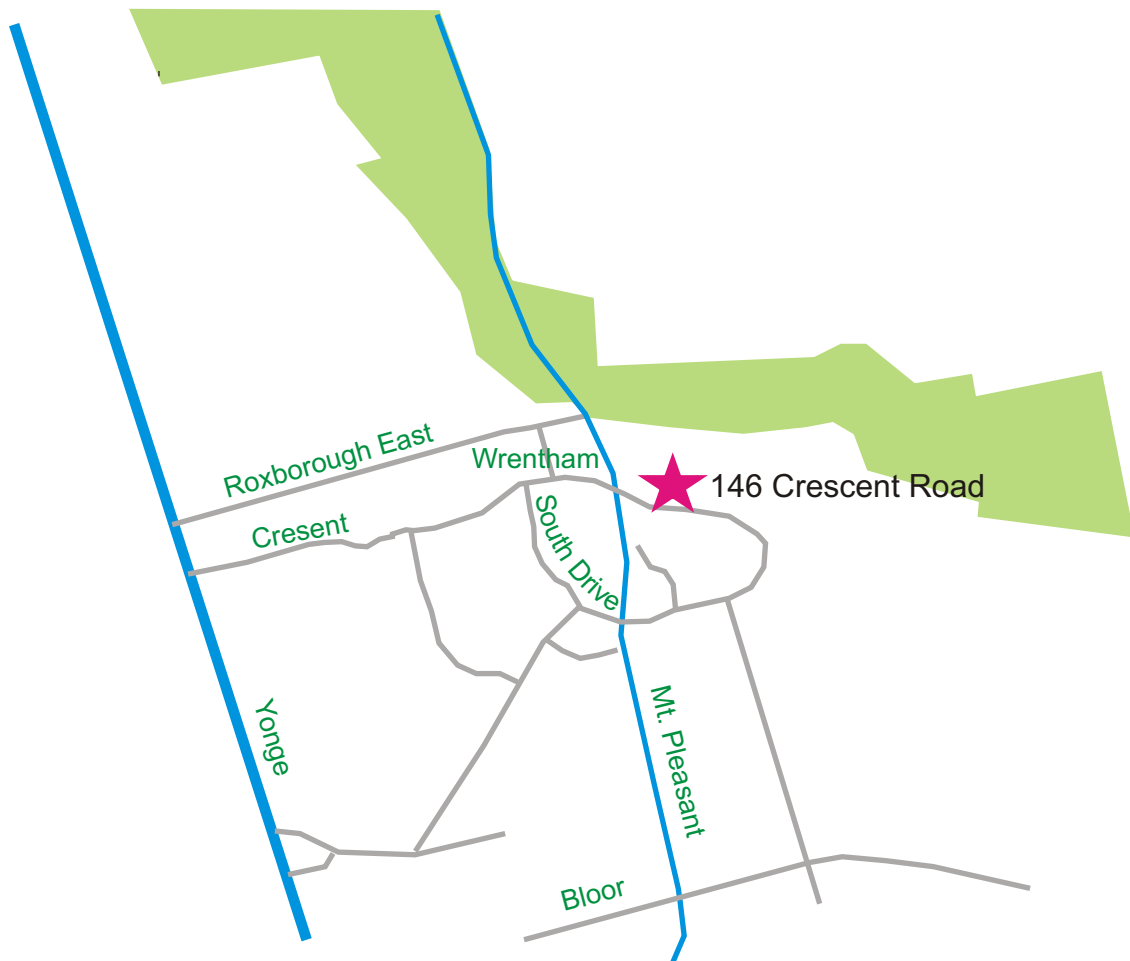

# Directions to Mooredale House, 146 Crescent Road, Toronto, Ontario

## From north

South on Mt. Pleasant to Roxborough Street, turn right (west)  
Proceed 1 block to Wrentham, turn left (south)  
Proceed 1 block to Crescent Rd., turn left (east)  
Cross over Mt. Pleasant  
Mooredale House is the first building on the left

## From south

North on Mt. Pleasant to South Drive, turn right (east)  
Proceed 3 blocks to Crescent Rd, turn left (north)  
Proceed 2 blocks to Mooredale House, just before bridge over Mt. Pleasant